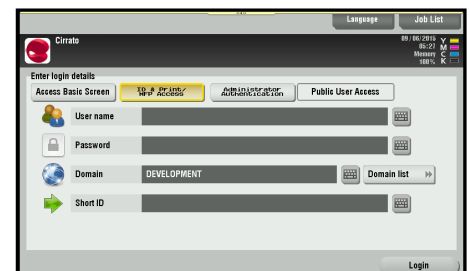

Cirrato embedded interface: users get access to all device functionality after signing in. The printed jobs will be displayed after selecting Follow Print.